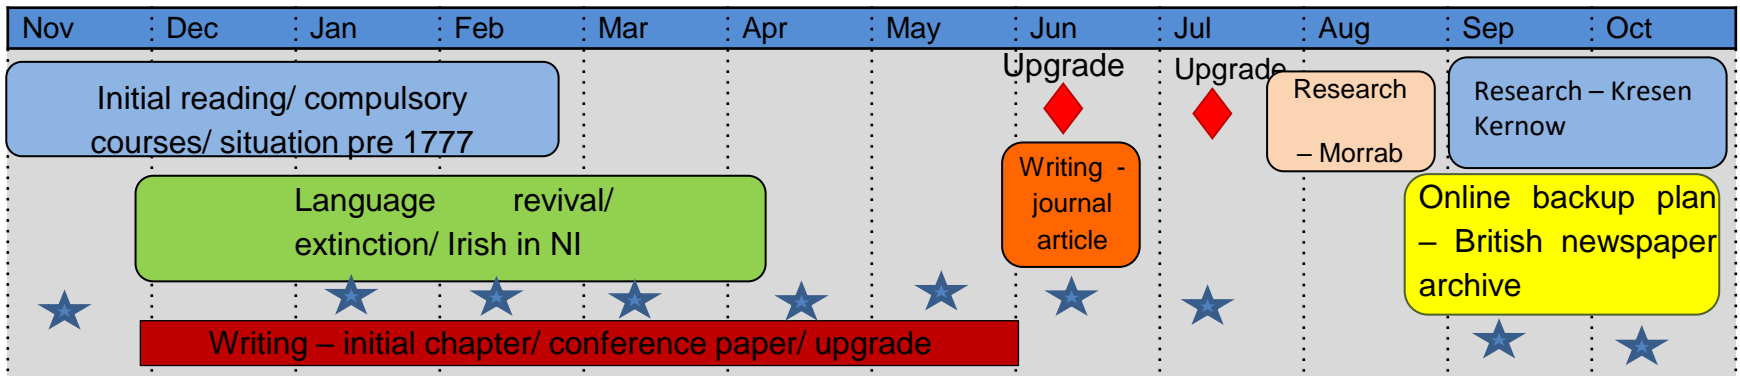

Year 1 2019/20

Kensa Broadhurst 690064597

★ = supervision

Year 2 2020/21

Year 3 2021/22